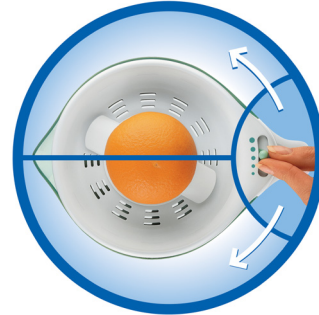

- Integrated cord storage
- Non-slip feet
- Pulp selector

Technical specifications

- Capacity jug: 0,6 l
- Cord length: 1,2 m
- Frequency: 50/60 Hz
- Power: 25 W
- Voltage: 220-240 V

HR2744/40

Highlights

Pulp selector

For smooth or pulpy juice.

Juice jug

600 ml juice jug

Cord storage

Cord storage

All parts dishwasher safe
All parts are dishwasher safe

Issue date 2014-02-05

Version: 5.0.1